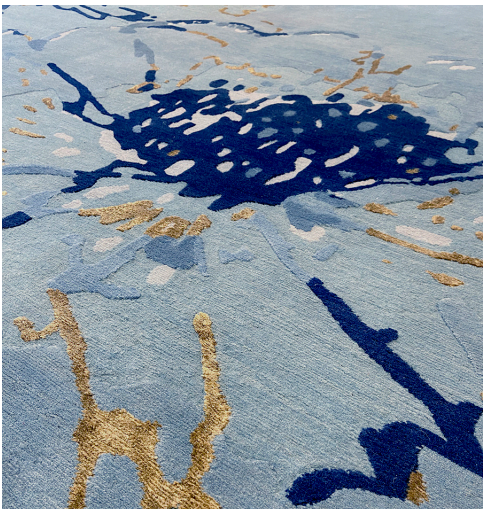

ODEGARD CARPETS
BOTANICA COLLECTION

Anemones shown in capri
Sample Detail
Gyaba Silk quality

Anemones shown in capri
Sample Detail
Gyaba Silk quality

Anemones shown in capri
Gyaba Silk quality
Size Shown 9' x 12'
Custom Sizes & Colors Available