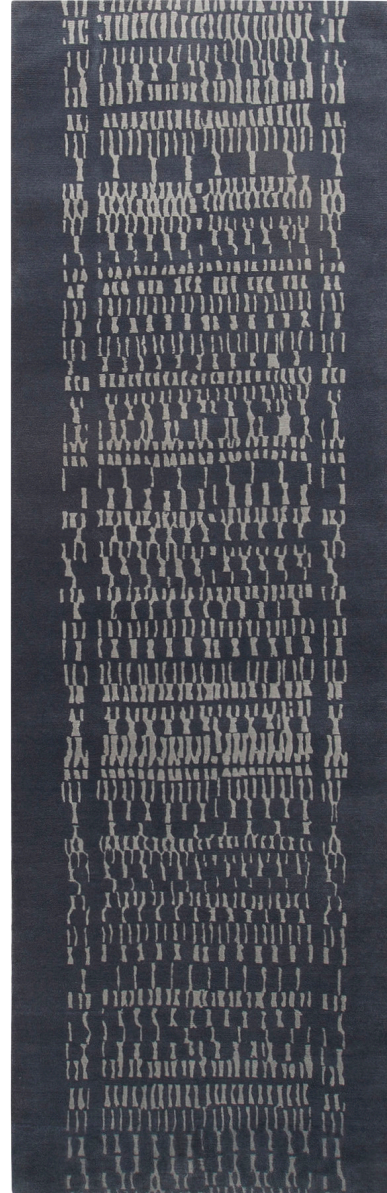

ODEGARD CARPETS

TERRA COLLECTION

Bowtie Folk shown in oxford gray

Sample Detail

Nima Tashi quality

Bowtie Folk shown in oxford gray

Sample Detail

Nima Tashi quality

Bowtie Folk shown in oxford gray

Nima Tashi quality

Size Shown 3' x 10'

Custom Sizes & Colors Available