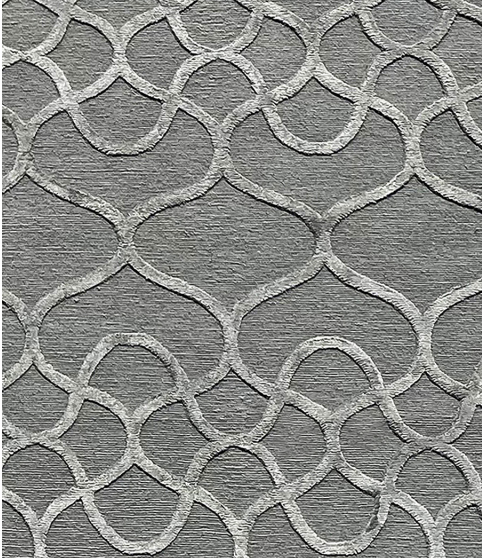

ODEGARD CARPETS
RHYTHMS COLLECTION

Ogee shown in polar star
Sample Detail
Nima Tashi-Silk quality

Ogee shown in polar star
Nima Tashi-Silk quality
Size Shown 12' x 15'
Custom Sizes & Colors Available