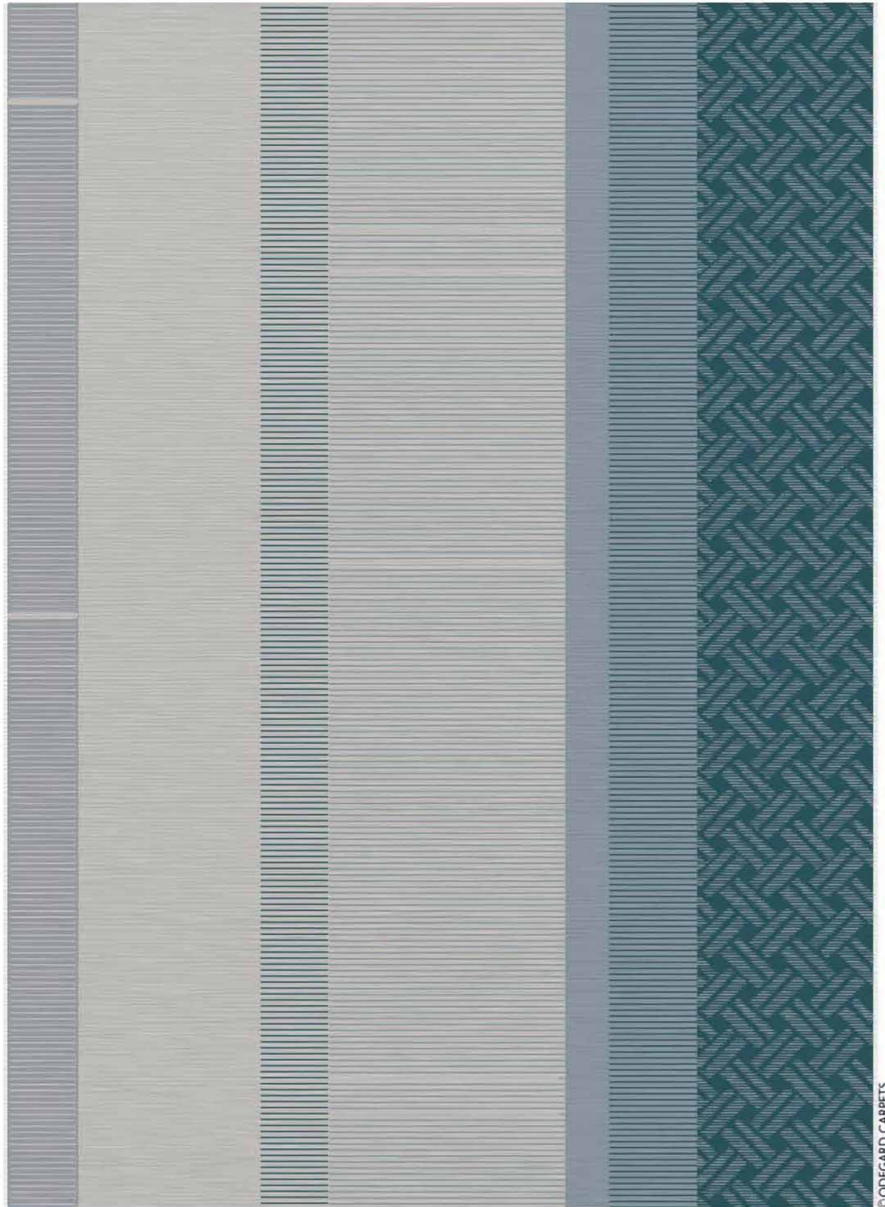

ODEGARD CARPETS  
 MODERN COMFORT COLLECTION

Panama II shown in celeste  
 Sample Detail  
 Khapli-Soumak quality

Panama II shown in celeste  
 Sample Detail  
 Khapli-Soumak quality

© ODEGARD CARPETS

Panama II shown in celeste  
 Design Rendering

\*For color and design reference only.  
 \*Please refer to color poms for color reference.  
 \*Finished rug may vary slightly from rendering.