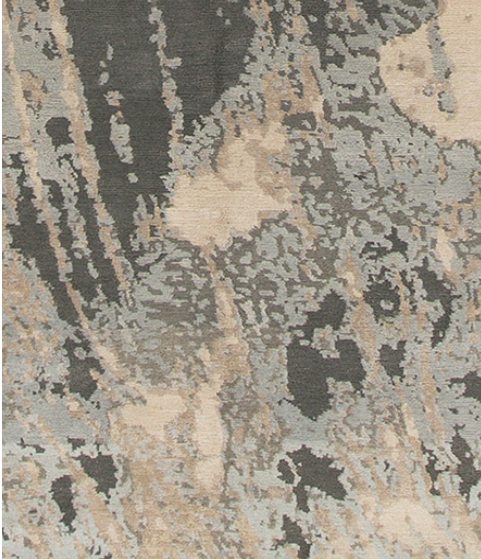

ODEGARD CARPETS

ATMOSPHERIC IMPRESSIONS COLLECTION

Patina shown in mountain  
Sample Detail  
Nima Tashi quality

Patina shown in mountain  
Sample Detail  
Nima Tashi quality

Patina shown in mountain  
Nima Tashi quality  
Size Shown 9' x 12'  
Custom Sizes & Colors Available