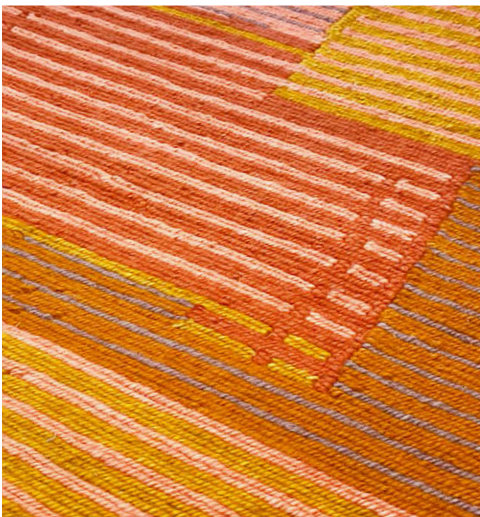

ODEGARD CARPETS
MODERN COMFORT COLLECTION

Span shown in salsa
Sample Detail
Khapli-Soumak quality

Span shown in salsa
Sample Detail
Khapli-Soumak quality

© ODEGARD CARPETS

Span shown in salsa
Design Rendering

*For color and design reference only.
*Please refer to color poms for color reference.
*Finished rug may vary slightly from rendering.