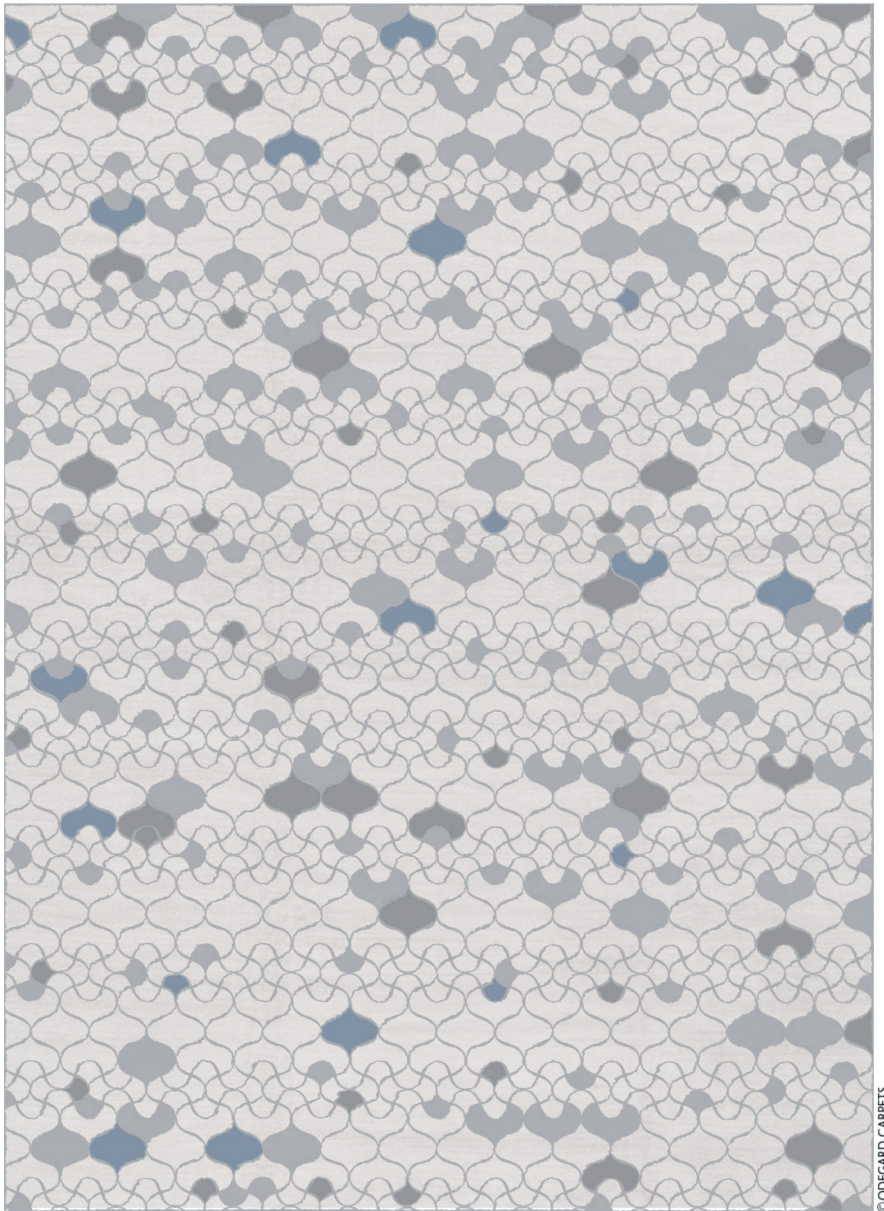

ODEGARD CARPETS

RHYTHMS COLLECTION

Tessel shown in whisper grey
Sample Detail
Moquette quality

Tessel shown in whisper grey
Sample Detail
Moquette quality

Tessel shown in whisper grey
Design Rendering

*For color and design reference only.
*Please refer to color poms for color reference.
*Finished rug may vary slightly from rendering.