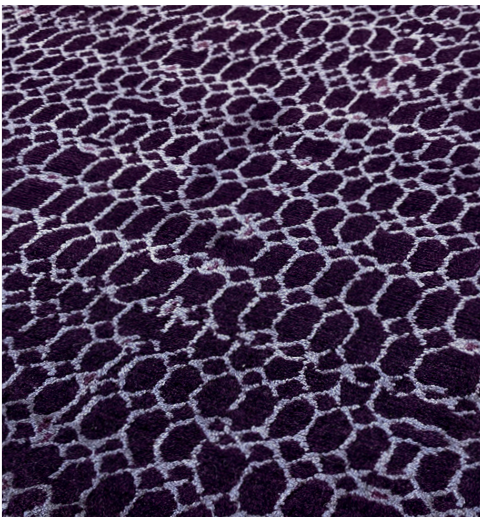

ODEGARD CARPETS
RHYTHMS COLLECTION

Tiny Links shown in plum purple
Sample Detail
Gyaba-Silk Quality

Tiny Links shown in plum purple
Sample Detail
Gyaba-Silk Quality

© ODEGARD CARPETS

Tiny Links shown in plum purple
Design Rendering

*For color and design reference only.
*Please refer to color poms for color reference.
*Finished rug may vary slightly from rendering.