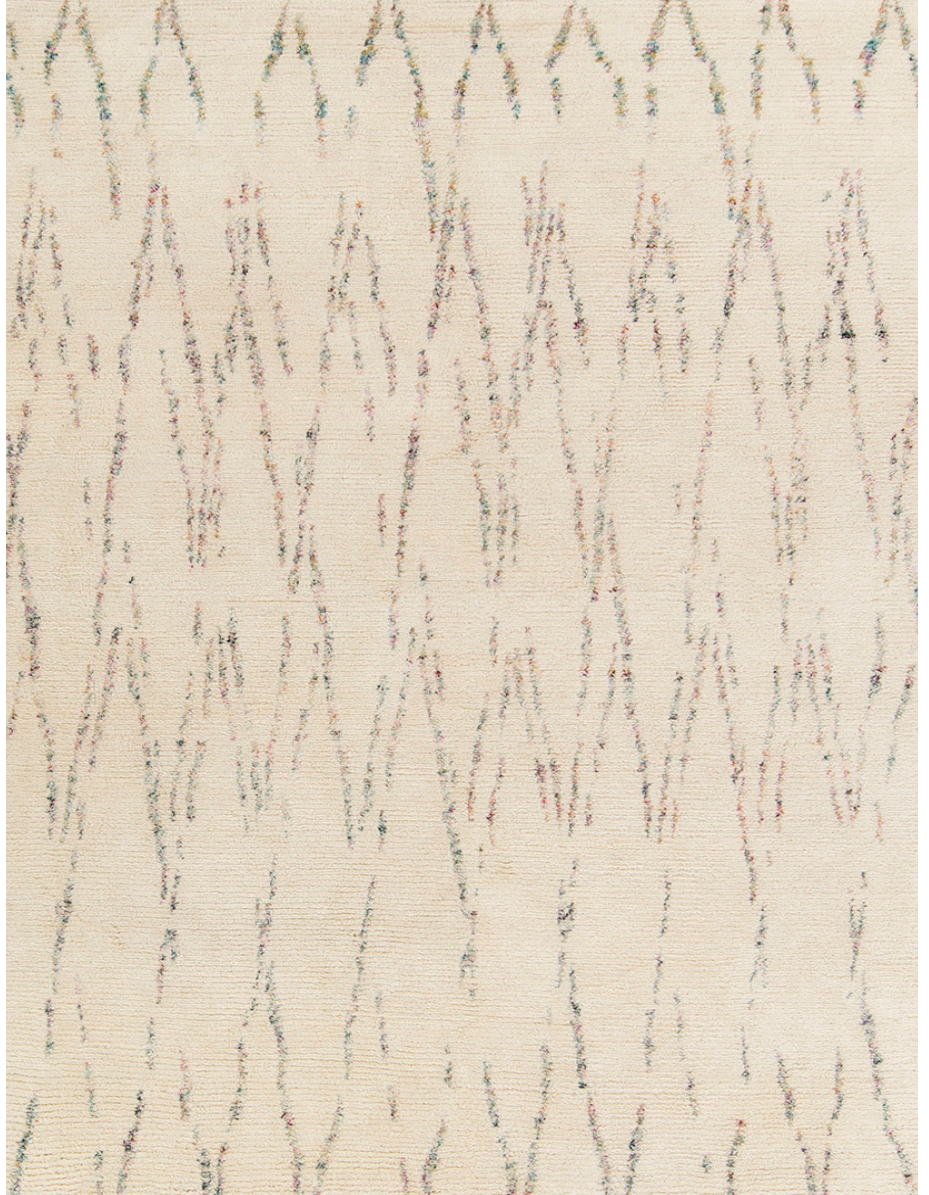

ODEGARD CARPETS
MODERN COMFORT COLLECTION

Zigg Twist shown in beige
Sample Detail
Rang Bhal Sopso quality

Zigg Twist shown in beige
Sample Detail
Rang Bhal Sopso quality

Zigg Twist shown in beige
Rang Bhal Sopso Quality
Size Shown 6' x 9'
Custom Sizes & Colors Available